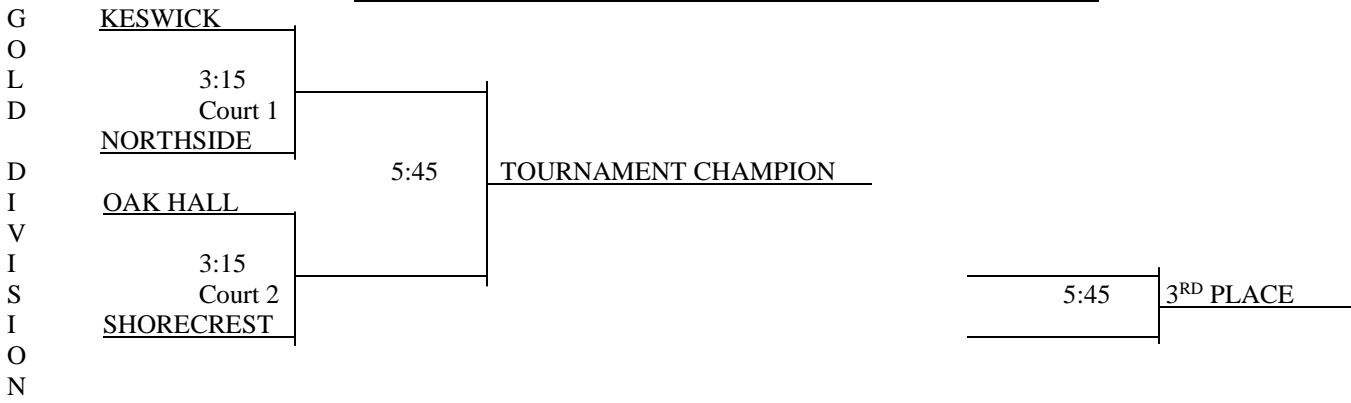

## KIWT DIVISIONAL PLAY-OFF BRACKETS

**SATURDAY WORKING TEAMS:**

**9:00** COURT 1: 3<sup>rd</sup> Place Pool 2-CANTERBURY  
**10:15** COURT 1: TEAM THAT WINS 9:00 MATCH  
**11:30** COURT 1: TEAM THAT WINS 10:15 MATCH  
**12:45** COURT 1: 2<sup>nd</sup> Place Pool 1-TAMPA CATHOLIC  
**2:00** COURT 1: 1<sup>st</sup> Place Pool 2 - NORTHSIDE  
**3:15** COURT 1: TEAM THAT WINS 2:00 MATCH  
**4:30** COURT 1: TEAM THAT WINS 3:15 MATCH  
**5:45** COURT 1: KESWICK

**COURT 2: 3<sup>rd</sup> Place Pool 4**  
 COURT 2: TEAM THAT LOSES 9:00 MATCH  
 COURT 2: TEAM THAT LOSES 10:15 MATCH  
**COURT 2: 2<sup>nd</sup> Place Pool 3 – INDIAN ROCKS**  
**COURT 2: 1<sup>st</sup> Place Pool 4 - SHORECREST**  
 COURT 2: TEAM THAT LOSES 2:00 MATCH  
 COURT 2: TEAM THAT LOSES 3:15 MATCH  
 COURT 2: KESWICK