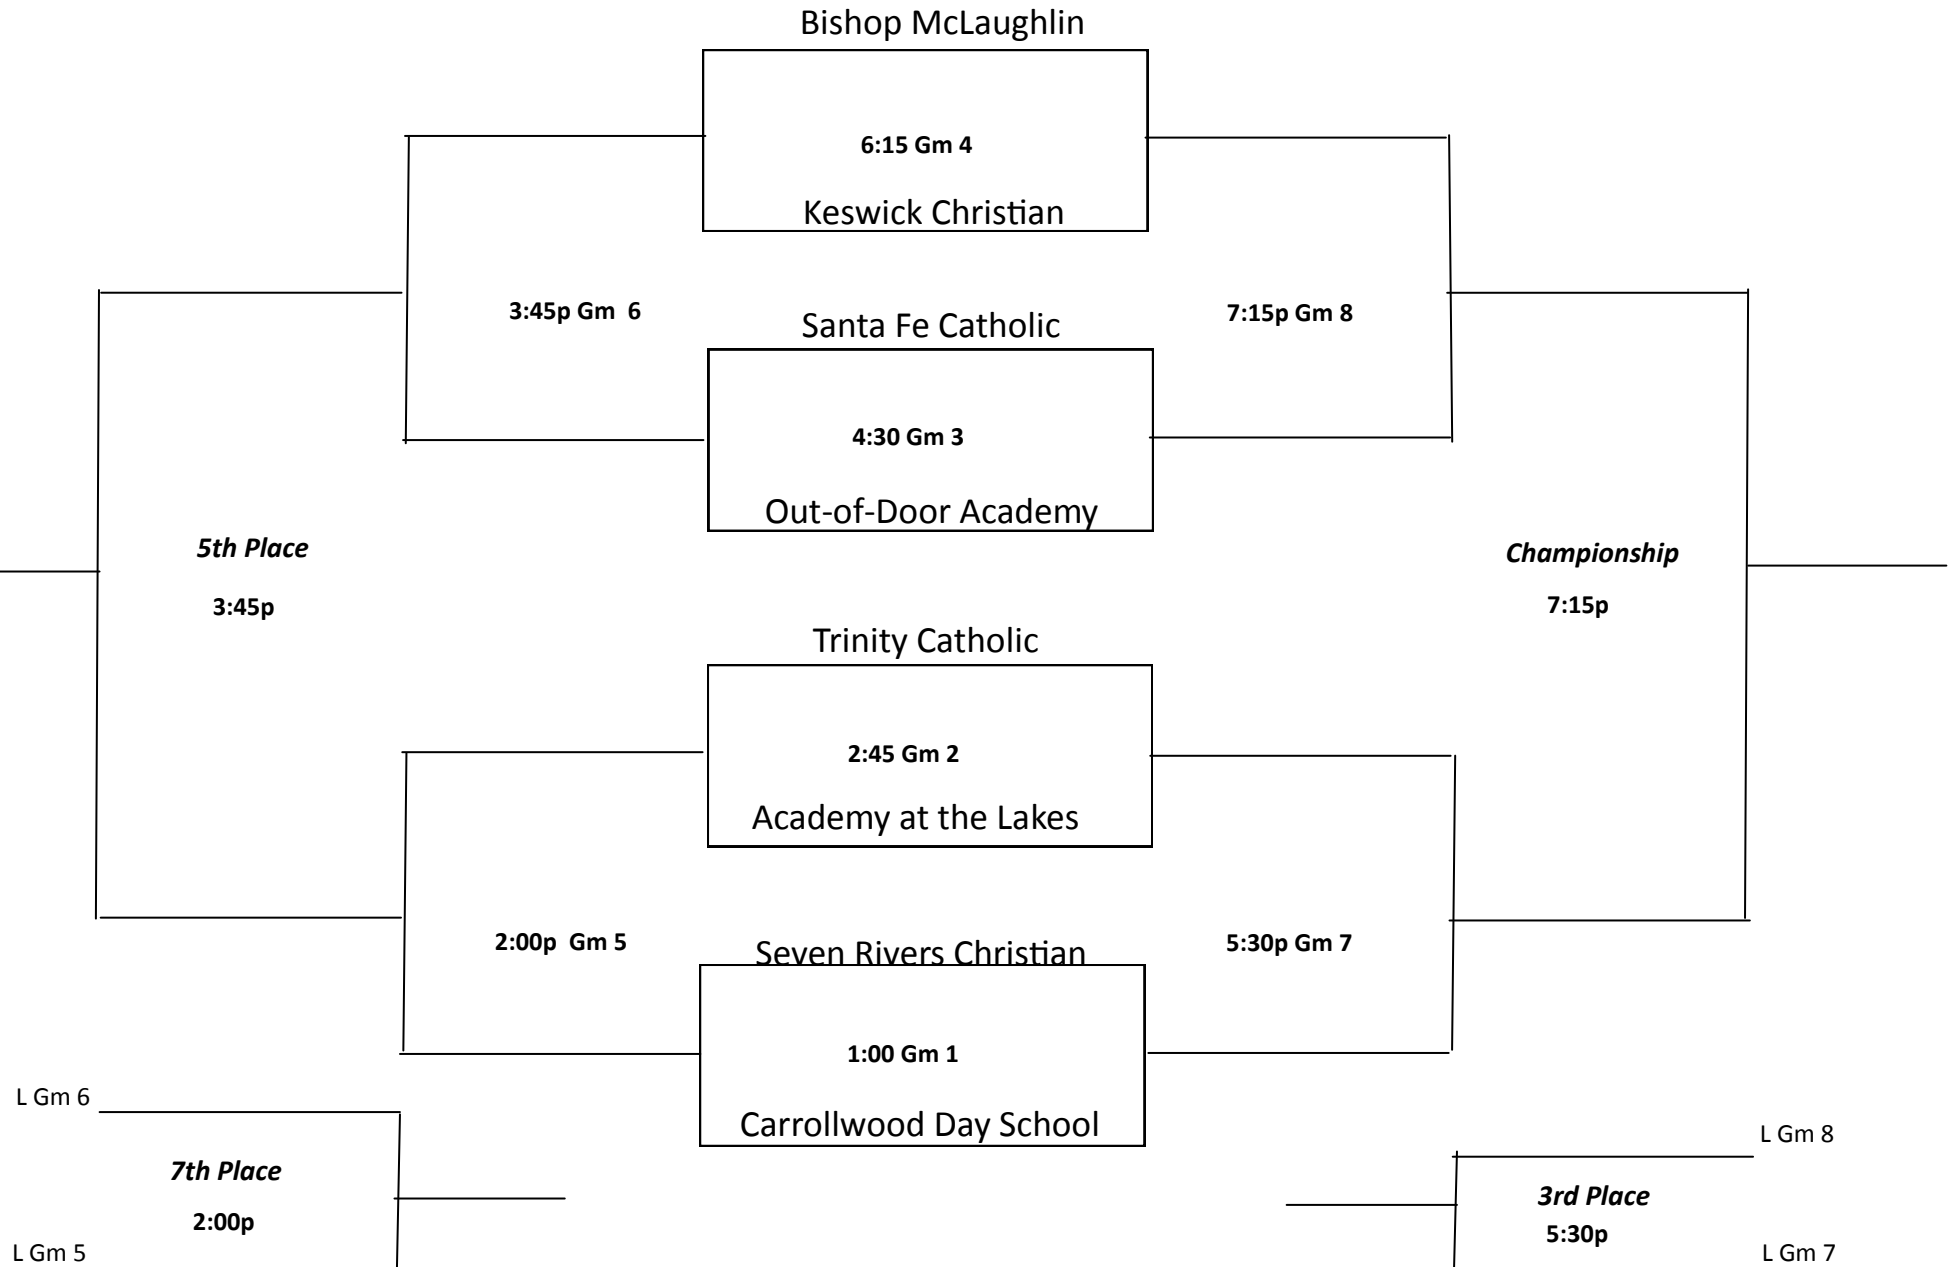

Bishop McLaughlin Christmas Tournament

Tues. Dec. 20th

Mon. Dec. 19th

Saturday Dec. 17th

Mon. Dec. 19th

Tuesday Dec. 20th

** Team on Top of Bracket is Home Team*